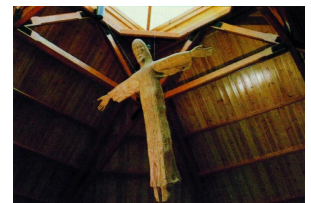

# Sanctuary at St. Gregory's

**Project:** Addition of new sanctuary to existing church, Practice designed and installed the stained glass. Sculpture of risen Christ by Fenwick Lawson.

**Service:** Full

**Client:** St. Gregory's, South Shields