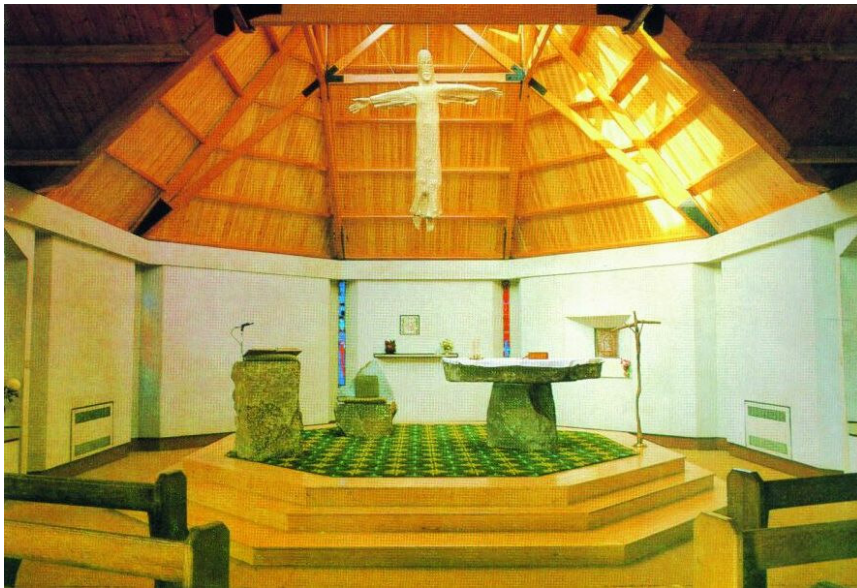

# Sanctuary at St. Gregory's

**Project:** Addition of new sanctuary to existing church, Practice designed and installed the stained glass. Sculpture of risen Christ by Fenwick Lawson.

**Service:** Full

**Client:** St. Gregory's, South Shields